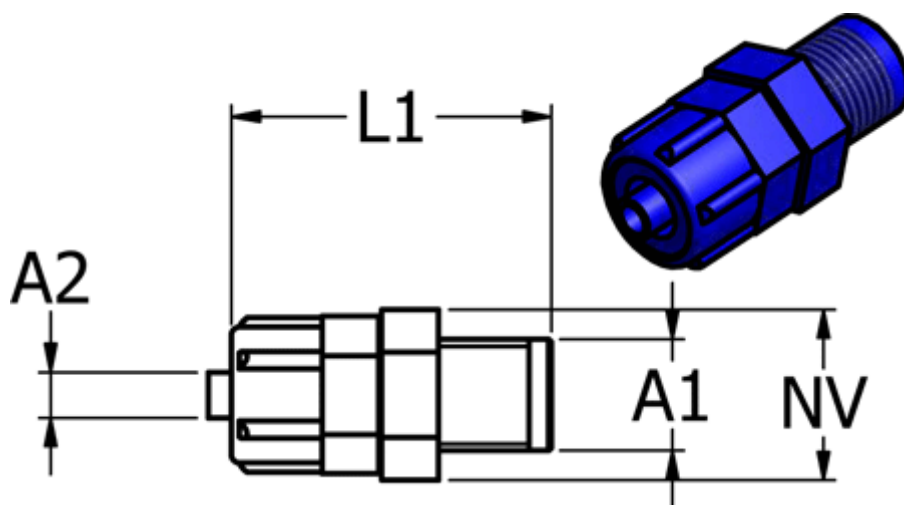

Article number: 58611655

Description: Push-on fitting POM 11.655, Ø12/9-G 1/4"
Straight plastic union, blue

Measures

For hose A2	= 12/9
L1	= 367.5
NV	= 17
Thread A1	= G 1/4"